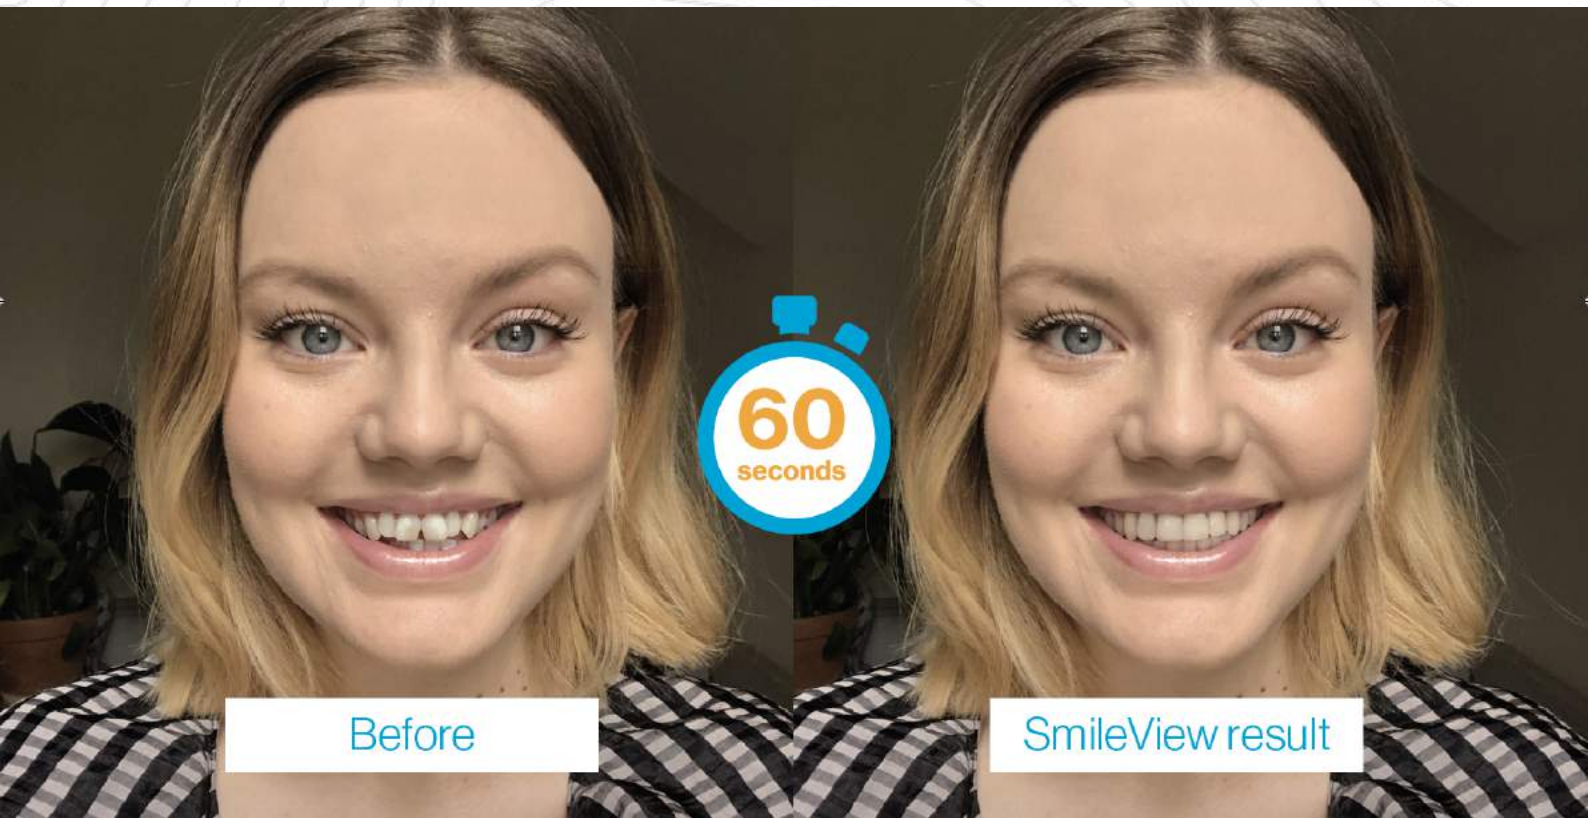

# Try on a new smile in 60 seconds!

**Scan the code below** and take a selfie to start your SmileView experience.

Scan the QR code with your iPhone camera and you will be taken to the SmileView page to start the experience. Alternatively, type in the link below.